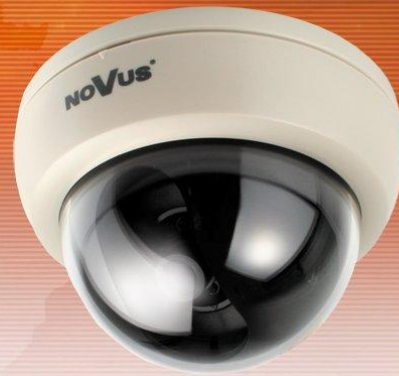

Dome dummy camera, NVD-100W

Specifications	Description
Dimensions	113 mm
Color	beige