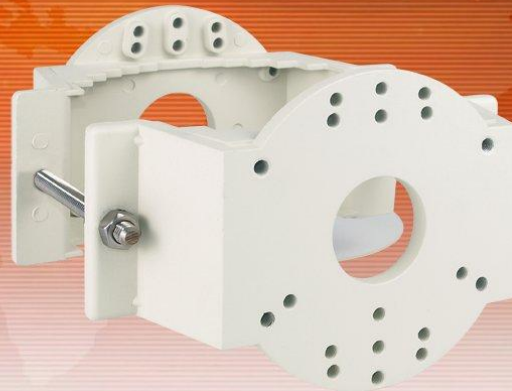

Pole mount adapter NVB-40PA

Caracteristici

- pole mount aluminium adapter for NVB-SD40WB and NVB-40PWB/230 wall mount brackets (an additional NVB-40PWBA adapter-plate is required for NVB-40PWB/230 mount)