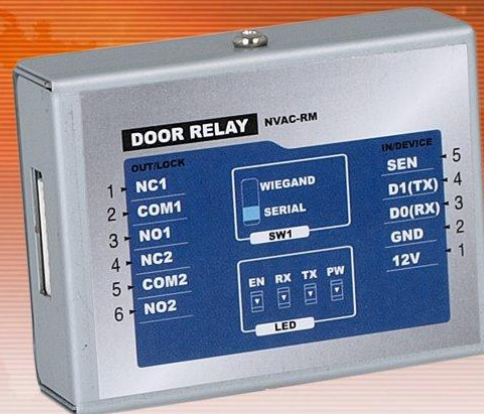

Relay Module NVAC-RM

Caracteristici

- The module allows for operation with NVAC-C300CKF controller via digital communication interface
- Safe management of electric lock
- Exit button connection possibility
- Additional relay output for alarm bell control