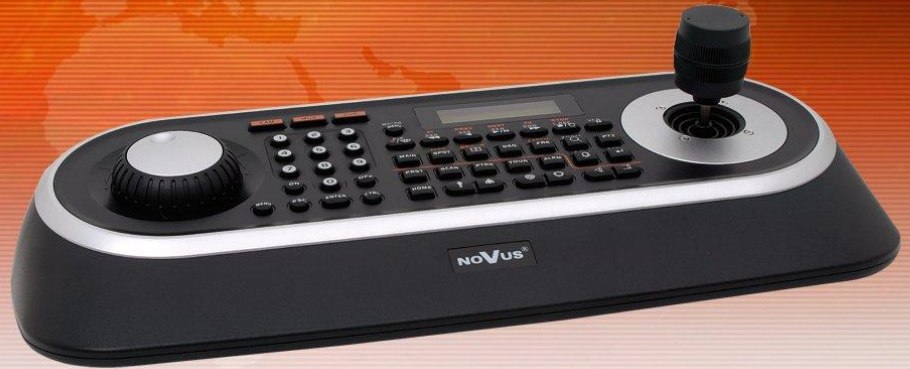

System Keyboard NV-KBD70

Caracteristici

- System keyboard designed to remotely control NOVUS® DVRs, NV-MTX328 NOVUS® matrix switcher, speed domes, other NOVUS® cameras incorporating the RS-485 interface
- Protocols for DVR control: Novus-D2, N-Control
- Protocols for controlling speed domes and other camera types: Novus-C, Novus-C1, N-Control, Pelco-D, Pelco-P
- Three-axial joystick with the zoom control ring
- 48 multi-function keys
- SHUTTLE ring, JOG dial for controlling DVR functions
- 2 x 16 digits LCD display
- Connection of up to 3 SLAVE keyboards to MASTER keyboard
- 2 user grant levels: administrator (password protected access) and operator
- Battery support for system clock
- Power supply: 12 VDC (100 ~ 240 VAC/12 VDC PSU in-set included)

Specificatii	Description
Conectarea echipamentului	PTZ and other cameras with RS-485 interface (up to 254 cameras), NOVUS® Digital Video Recorders: DVR6000, DVR5800, DVR5500, DVR5100, DVR4600, DVR4500, DVR1200, NDR-HA2104 (up to 99 devices), NOVUS® matrix switcher: NV-MTX328 (up to 16 devices)
Protocol Camera	Novus-C, Novus-C1, N-Control, Pelco-D, Pelco-P
Protocol DVR	Novus-D2, N-Control
Joystick	Three-axial joystick (auto-returning, zoom)
Butoane	48 multi-function keys
Knob	Jog/Shuttle
Afisaj	16 x 2 backlit LCD
Port-uri externe	3 x RS-485 for connection with cameras, DVRs and matrix switchers, 1 x RS-232 for keyboard software upgrades from the PC and DVR control
Alimentare	12 VDC (100 ~ 240 VAC/12 VDC PSU in-set included)
Consum	6 W
Temperatura de lucru	0°C ~ 50°C
Dimensiuni (mm)	405 (W) x 107 (H) x 176 (D)
Greutate	1.2 kg