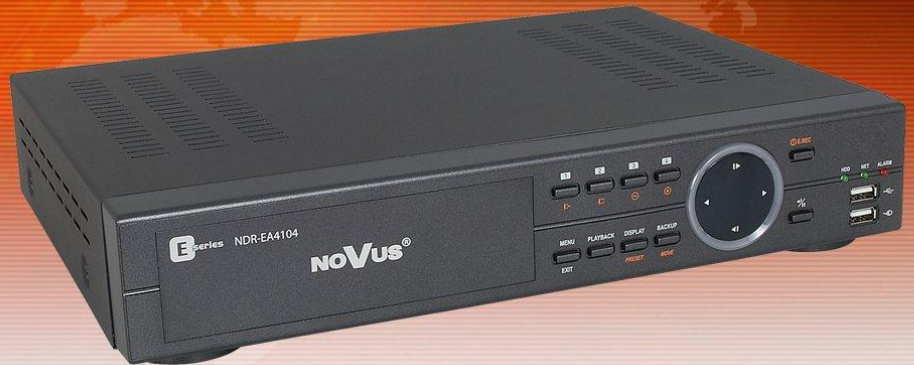

Digital Video Recorder NDR-EA4104

Caracteristici

- PENTAPLEX: simultaneous recording, live monitoring/playback, backup, mirroring and networking
- Operating system based on Linux
- Real-time display
- Recording speed: up to 100 fps
- H.264 compression
- Recording resolution:
 - 720 x 576
 - 720 x 288
 - 360 x 288
- Supports 1 SATA HDD (2nd HDD instalation possible with additionally purchased mounting kit)
- Recording speed and quality defined individually for each camera
- Advanced schedule recording & motion detection functions
- Pre- & post-alarm functions
- Recording time estimation function
- 4-channel real-time audio recording
- External devices support ("Text-in" feature): ATM, POS, AC etc.
- Advanced search functions of recorded images
- PTZ control directly from the device or through the network
- Protocols: N-Control, Pelco-D, Pelco-P and others
- NV-KBD70 & NV-KBD30 keyboards compatible
- Possibility of installing DVD-RW drive (option)
- Backup: onto HDD or USB Flash Memory through USB port, CD/DVD (option) & through the network
- Networking (simultaneous connections with multiple DVRs and alarm e-mail notification)
- Software: E-Viewer application for remote administration, live monitoring and recorded data search with a built-in callback module (E-Viewer Callback), iMon application for live monitoring, receiving information on alarm events, alarm output control, DVR configuration from iPhone and Android OS devices
- Self-diagnostic functions with automatic notification
- User friendly multi-lingual OSD
- Covert camera function
- IR remote control and PC mouse control (in-set included)
- Power supply: 12 VDC (100 ~ 240 VAC/12 VDC PSU in-set included)

Specificatii	Description
Mod de operare	PENTAPLEX
Sistem de operare	Linux
Intrare Video	4 x BNC, loop-through
Iesire video	Main Monitor (1 x BNC, 1 x VGA), Spot Monitor (1 x BNC)
Intrare Alarm	4
Iesire Alarm	2 OC, 2 relay output
Intrare Audio	4 x RCA (Line-in)