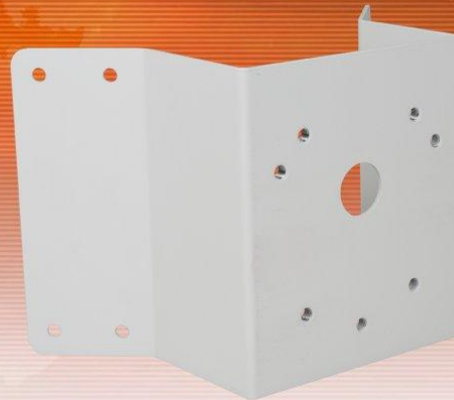

## Corner mount adapter NVB-SD6CA

### Caracteristici

- aluminium corner mount adapter for LUCA Series and IP speed dome cameras' wall mount bracket